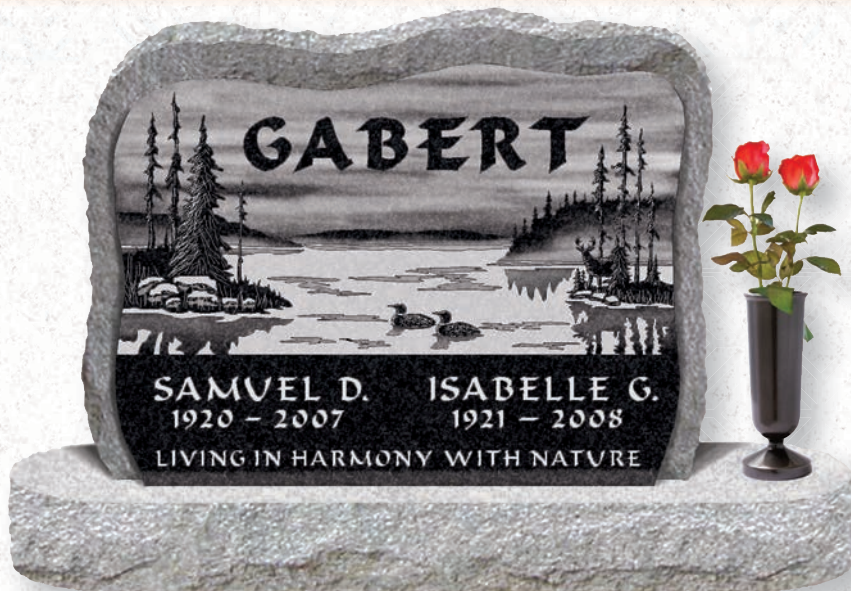

Upright Memorials

Loon Scene

- Design 65
- Model U118
- Top: 3-0 x 0-6 x 2-2 (P2)
- Supreme Black Granite
- Font – Royal Script
- (shown with optional extended base and Gem Vase)
- Design suitable for this model only