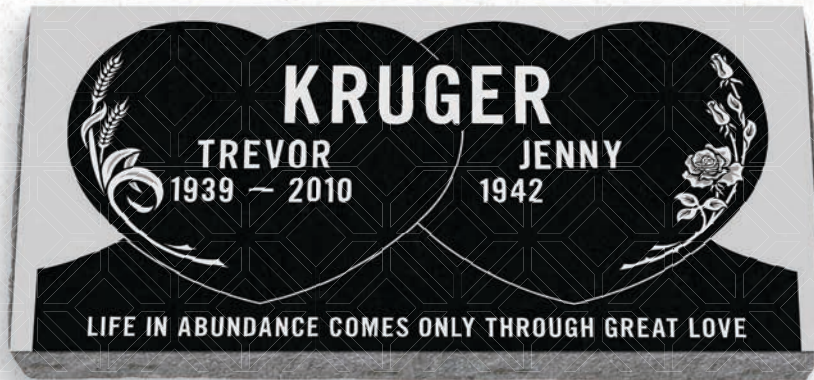

Flat Monuments

Double Hearts with Wheat and Rose

- Design 156
- Model M50
- Top: 3-0 x 1-6 x 0-3 (Pt)
- Supreme Black Granite
- Font – Common Gothic
- Design suitable for models 3-0 x 1-6 and larger