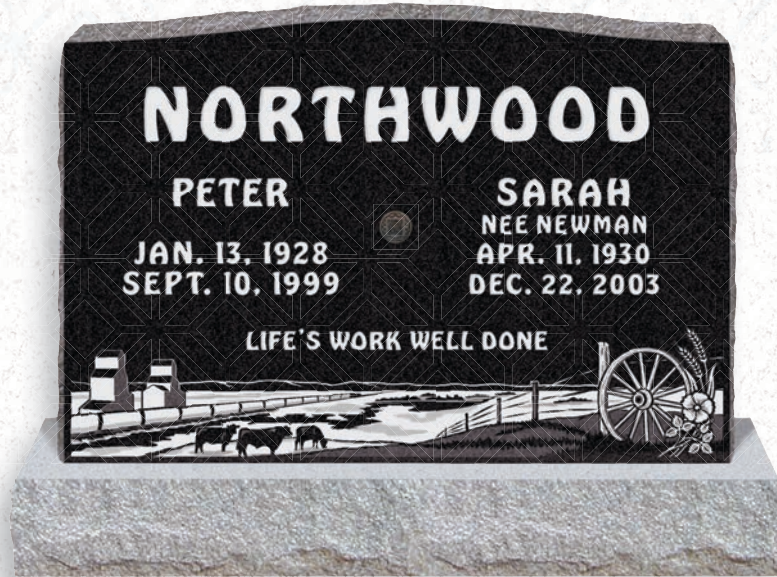

Upright Monuments

Prairie Scene

- Design 8
- Model U110
- Top: 3-0 x 0-6 x 2-0 (P2)
- Supreme Black Granite
- Font – Folk
- (shown with optional Memory Medallion)
- Design suitable for models 2-6 x 1-6 and larger

Capture and share memories of your loved one with Summit's Memory Medallion. See page 91 for details.