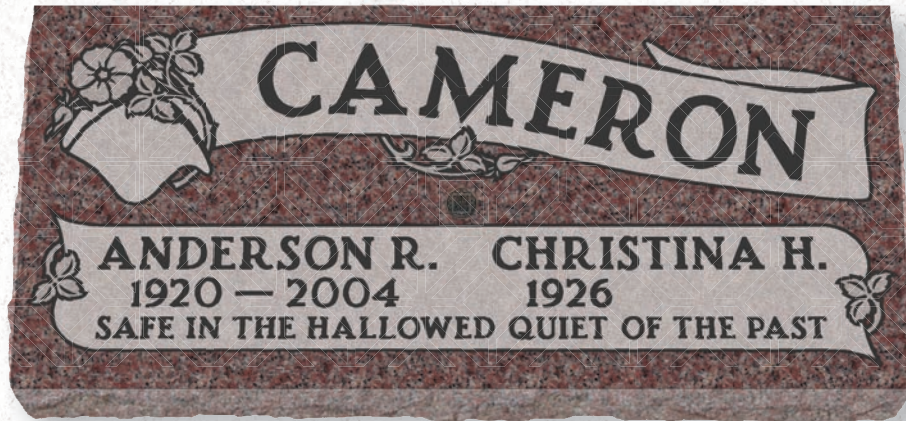

Flat Monuments

Wild Rose with Ribbon

- Design 44
- Model M50
- Top: 3-0 x 1-6 x 0-3 (P1)
- Mountain Rose Granite
- Font – Roman
- (shown with optional Memory Medallion)
- Design suitable for models 2-6 x 1-6 and larger

Capture and share memories of your loved one with Summit's Memory Medallion. See page 91 for details.