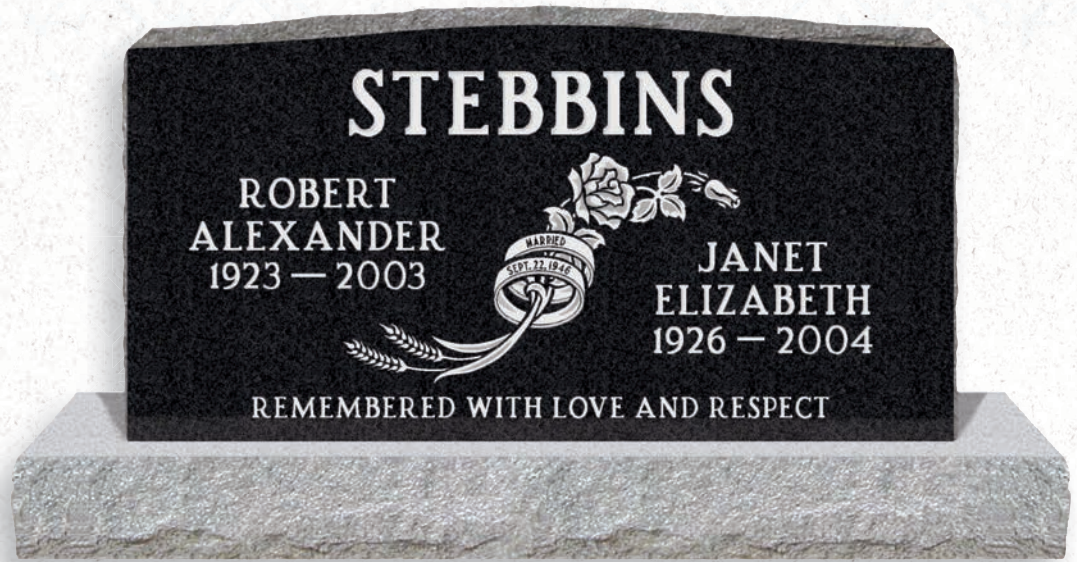

Upright Monuments

Rose, Wheat and Wedding Bands

- Design 2
- Model U160
- Top: 4-0 x 0-6 x 2-0 (P2)
- Supreme Black Granite
- Font – Roman
- Design suitable for models 2-6 x 1-6 and larger