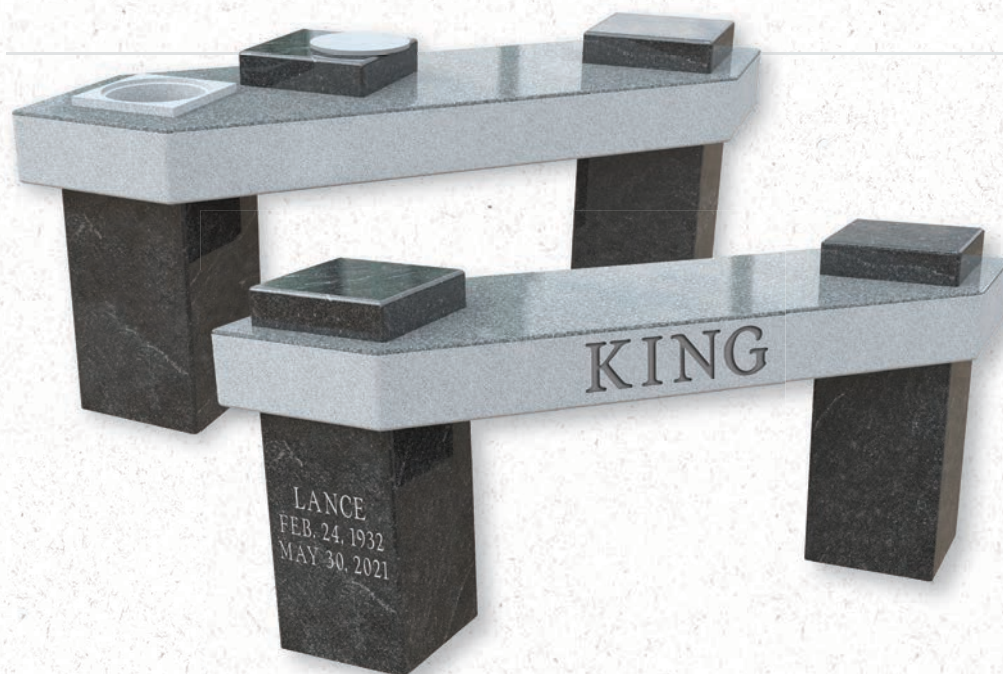

Contemporary Bench

- Model B06
- Seat: 4-0 x 1-2 x 0-4 (P4)
- Caps: 0-8 x 0-8 x 0-2 (P5)
- Legs: 0-8 x 0-8 x 1-2 (P5)
- Gem Mist and Stanstead Grey Granites
- Font - Chelton
- Will fit cremated remains for up to two people