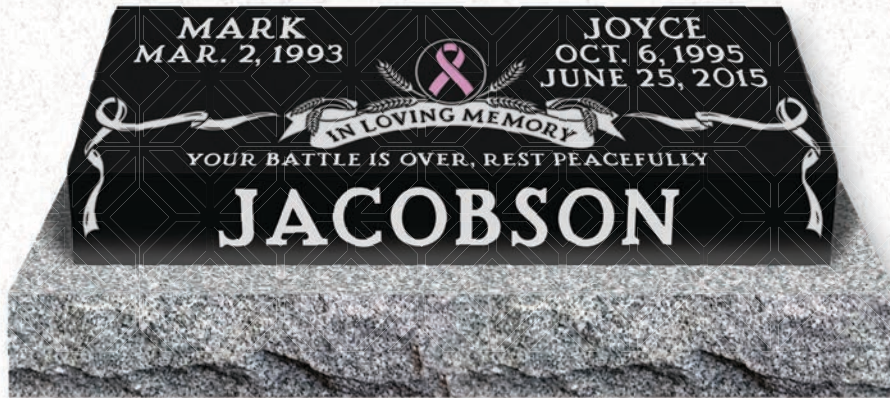

Pillow Monuments

Wheat with Wild Rose and Ribbon

- Design 170
- Model P70
- Top: 3-0 x 1-0 x 5/8 (P3)
- Supreme Black Granite
- Font – Roman
- (Note: pink colouration in ribbon is not covered under Summit's warranty)
- Design suitable for P3 and P5 finished pillows 3-0 x 1-0 and larger