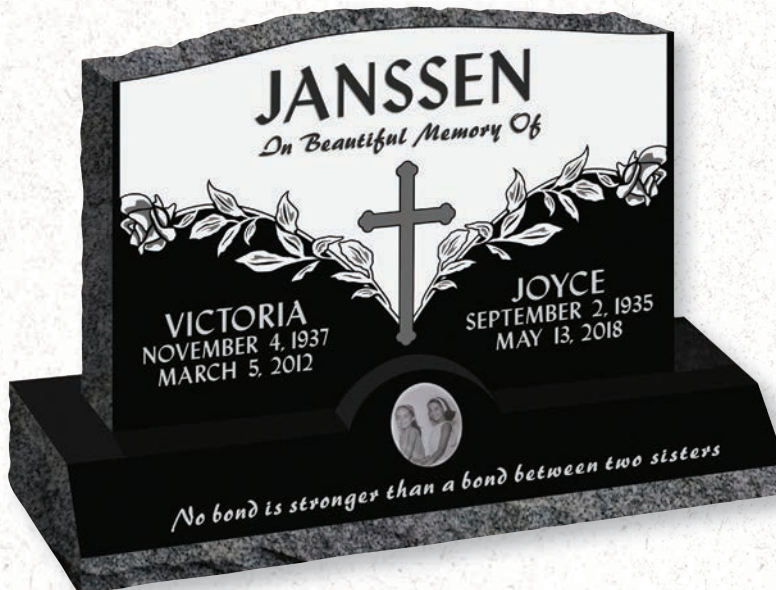

Roses and Latin Cross

- Design 195
- Model: U80
- Top: 2-6 x 0-6 x 1-8 (P2)
- Supreme Black Granite
- Font – Eterno with Rembrandt
- (shown with optional matching Drumlin base and Dura-Photo)
- Design suitable for model 2-6 x 1-8 and larger