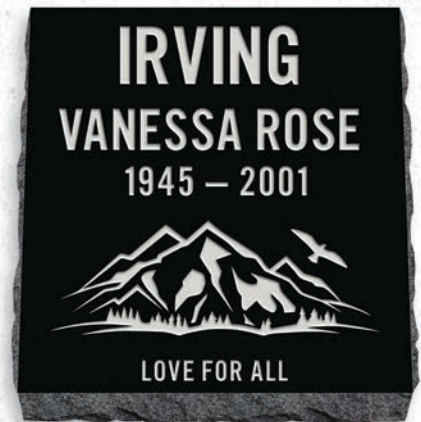

Simple Mountains

- Design 229
- Model M1009
- Top 1-0 x 1-0 x 0-3 (P1)
- Supreme Black Granite
- Font – Common Gothic
- Design suitable for models 1-0 x 1-0 and larger