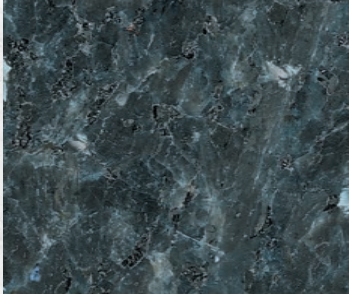

Options

Granite Options

Blue Pearl