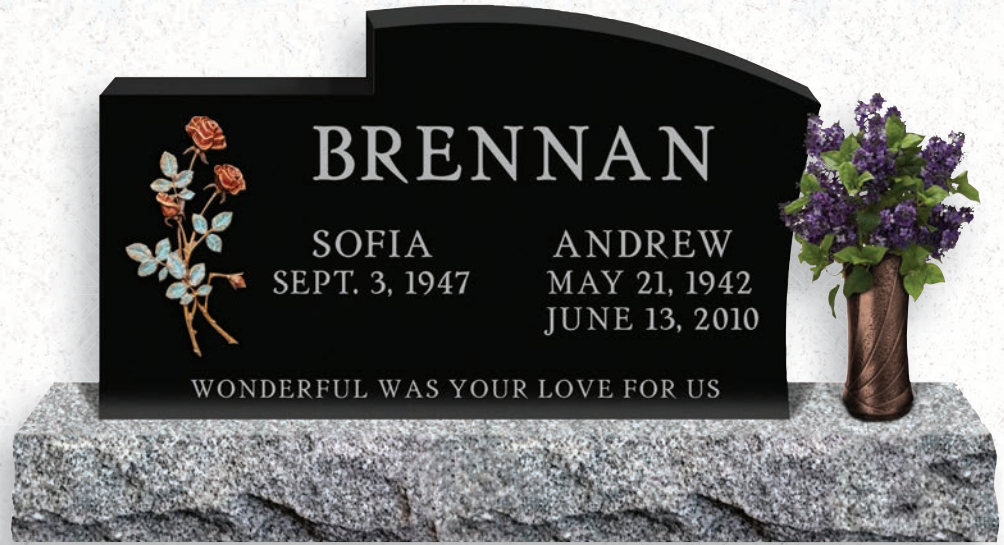

Upright Monuments

Bronze Roses

- Design 193
- Model: U949
- Top: 3-4 x 0-6 x 1-10 (P5)
- Supreme Black Granite
- Font – Chelton
- (shown with optional extended base and bronze flower vase)
- Design suitable for this model only