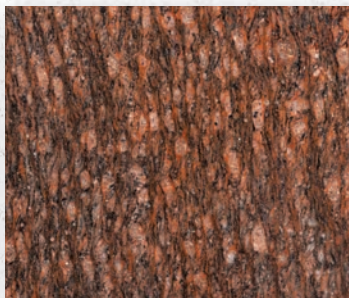

Options

Granite Options

Catseye