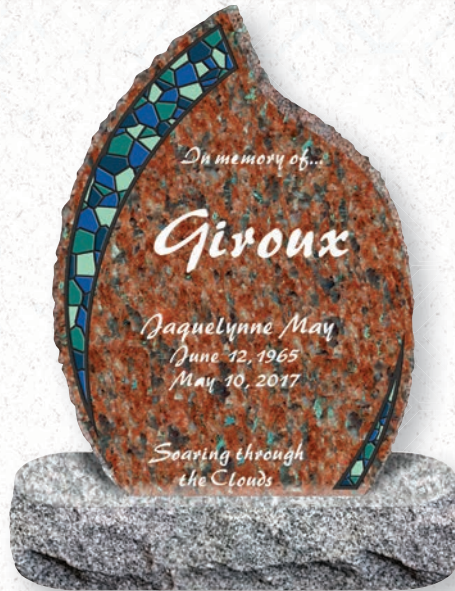

Upright Monuments

A Touch of Colour

- Design 191
- Model: U957
- Top: 1-10 x 0-6 x 2-6 (P2)
- Regal Red Granite
- Font – Rembrandt
- (shown with optional coloured glass design)
- Glass Inlay Design suitable for this model only

Colour of glass inlay may vary slightly from image shown.