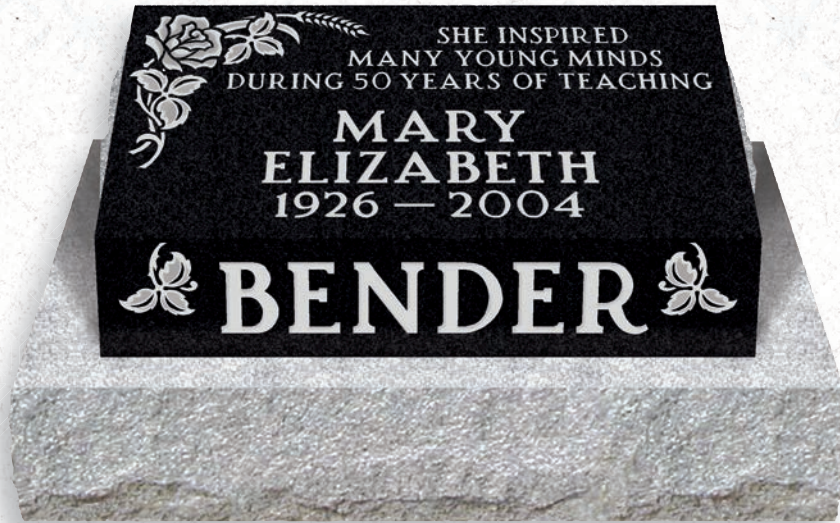

Pillow Monuments

Wheat and Rose with Leaves

- Design 27
- Model P20
- Top 2-0 x 1-0 x 5/8 (P3)
- Supreme Black Granite
- Font – Roman
- Design suitable for P3 and P5 finished pillows 2-0 x 1-0 and larger