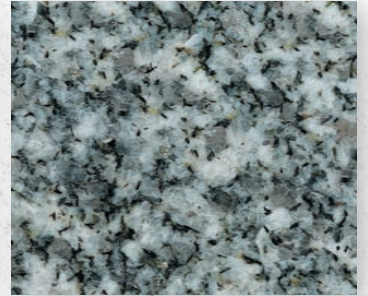

## Granite Options

*Blue Pearl*

*Regal Red*

*Supreme Black*

*Britz Blue*

*Amazon Green*

*Mountain Rose*

*Mahogany*