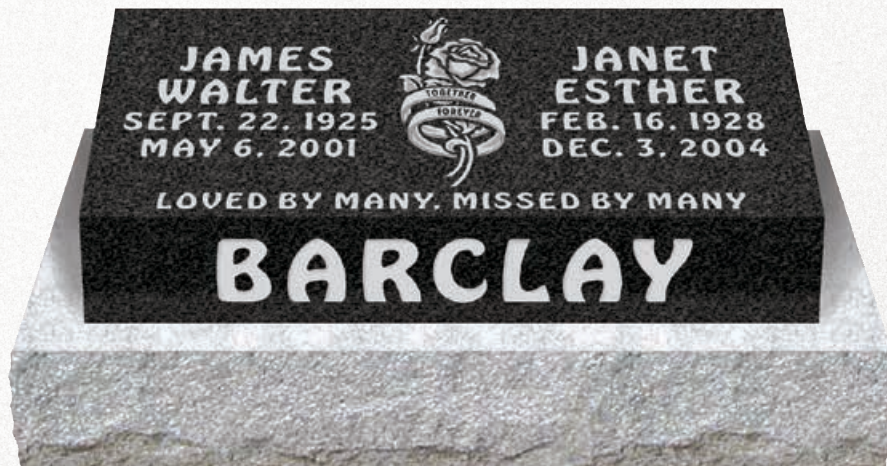

Rose and Wedding Bands

Design 24

Model P41

Top: 2-6 x 1-0 x 5/8 (P5)

Britz Blue Granite

Font – Folk

Design suitable for models
2-6 x 1-0 and larger.