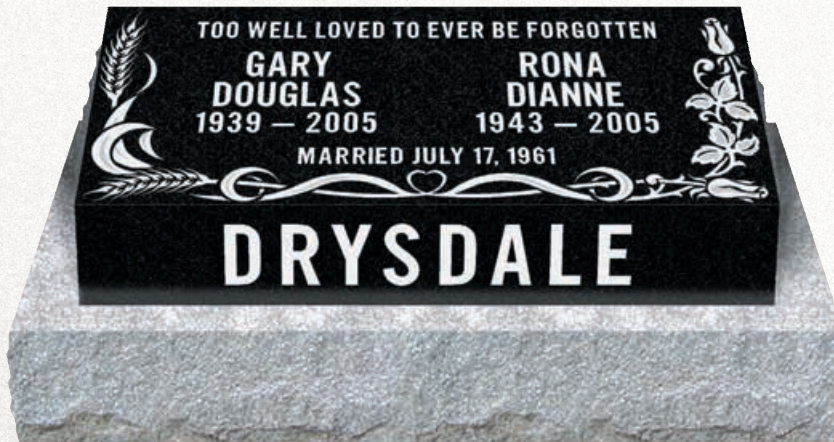

Wheat and Rose Buds with Heart

Design 50

Model P40

Top: 2-6 x 1-0 x 5/8 (P3)

Supreme Black Granite

Font – Common Gothic

Design suitable for models
2-0 x 1-0 and larger.