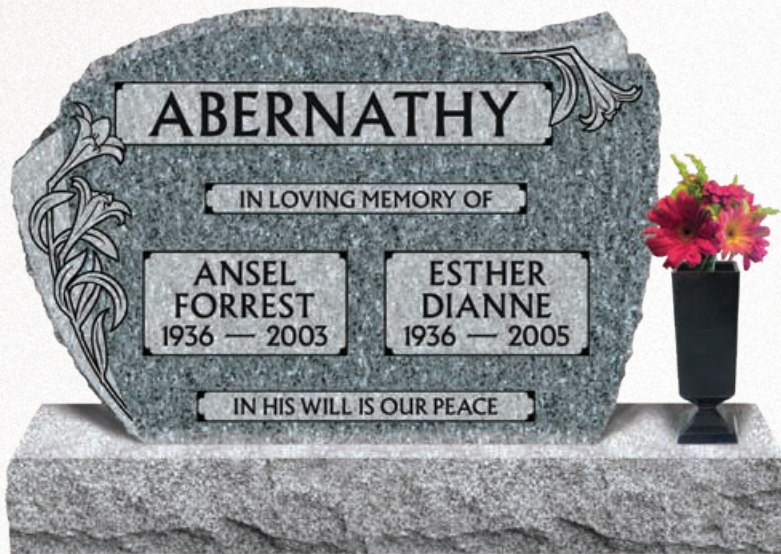

Total size: 4-0 x 1-0 x 4-8 (P5*)

Supreme Black Granite

Font – Royal Script

Shown with optional Diamond

Etched design available on

Supreme Black Granite only.

UPRIGHT MONUMENTS

Lilies