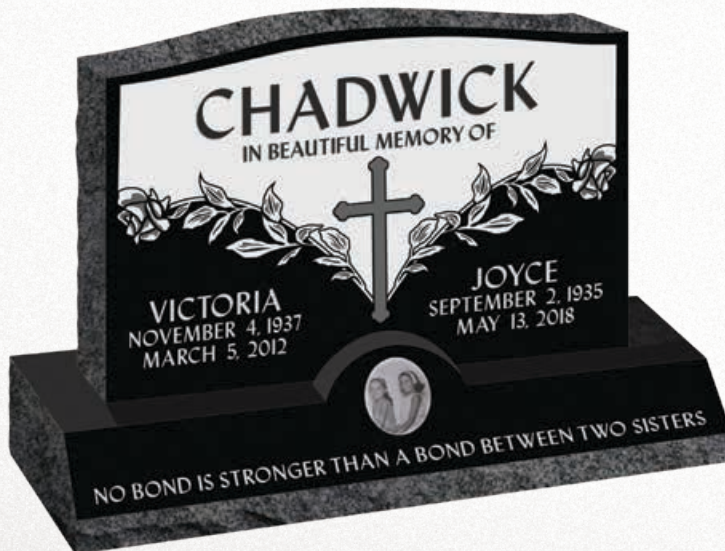

Roses and Latin Cross

Design 245

Model U80

Top: 2-6 x 0-6 x 1-8 (P2)

Supreme Black Granite

Font – Eterno

Shown with optional matching Drumlin base and Dura-Photo.

Design suitable for model 2-6 x 1-8 and larger.