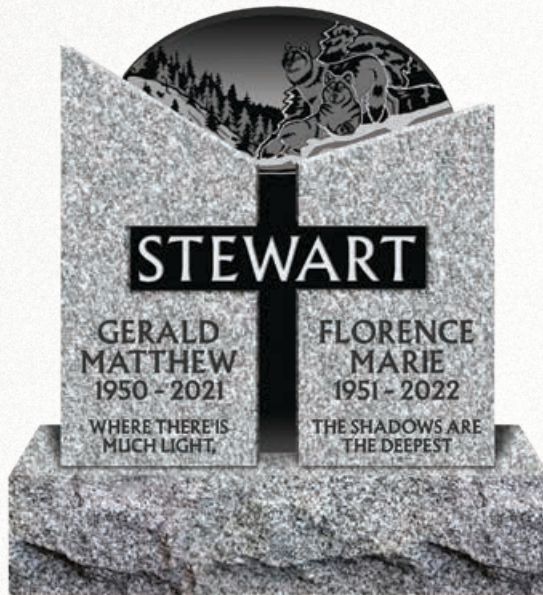

UPRIGHT MONUMENTS

Wolves

Design 219

Model U966

Top (overall size):
2-9 x 0-9 x 2-6

Stanstead Grey and
Supreme Black Granite

Font – Flare

Design suitable for this model only.