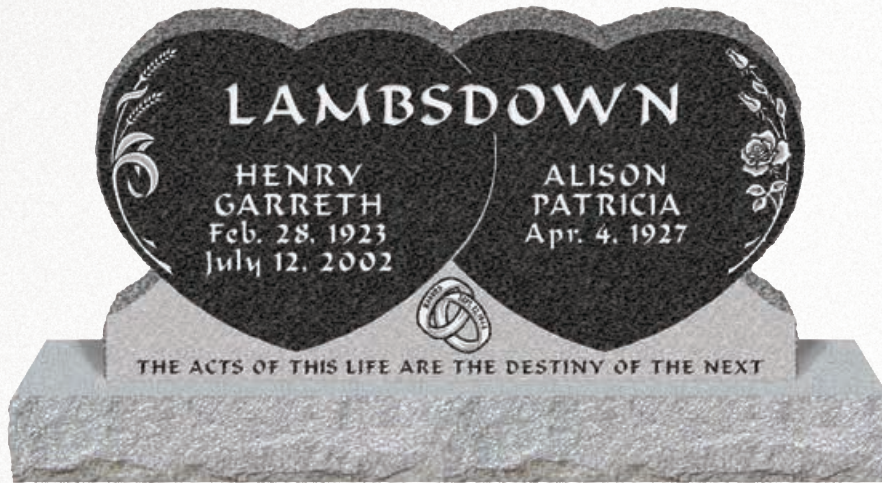

Design 128

Model U162

Top: 4-0 x 0-6 x 2-0 (P5)

Supreme Black Granite

Font – Royal Script

Shown with optional matching
Drumlin base and Dura-Photo.

Design suitable for models
2-6 x 1-6 and larger.

UPRIGHT MONUMENTS