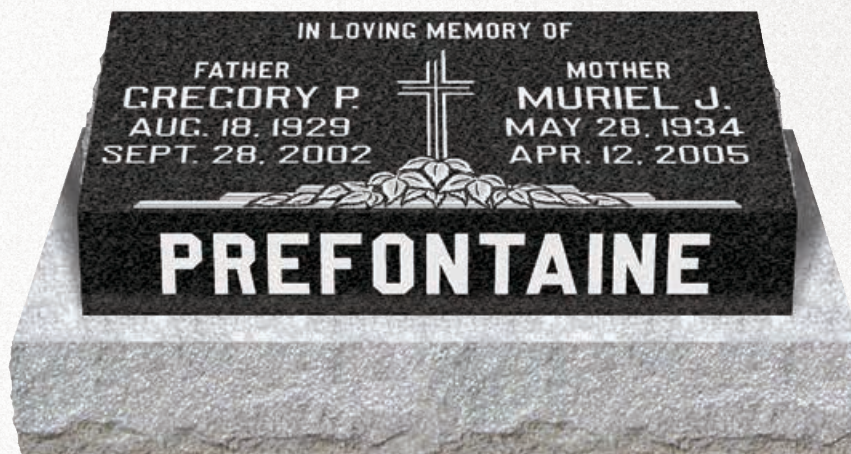

PILLOW MONUMENTS

Cross and Vines

Design 51

Model P40

Top: 2-6 x 1-0 x 5/8 (P3)

Britz Blue Granite

Font – Block

Design suitable for models
2-0 x 1-0 and larger.