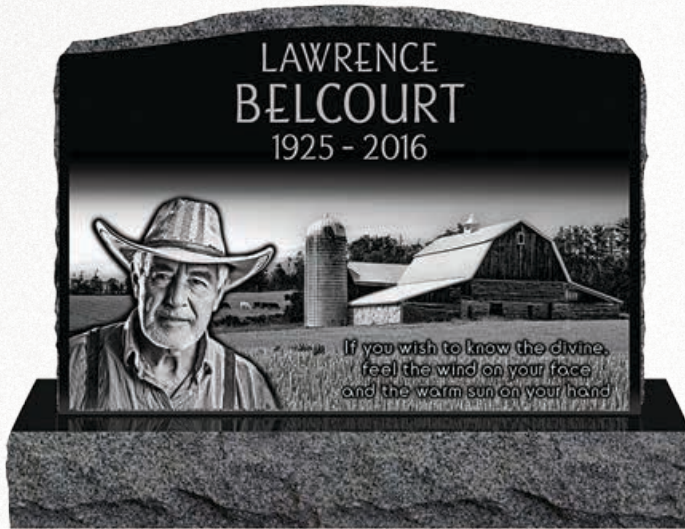

UPRIGHT MONUMENTS

Farmer Collage

Design DE247

Model U110

Top: 3-0 x 0-6 x 2-0 (P2)

Supreme Black Granite

Font – Regal

Shown with optional polished top matching base and Diamond Etched Collage Design available on Supreme Black Granite only.

Design suitable for models 2-6 x 1-6 and larger.

Design shown is to illustrate what can be achieved. The family may personalize the collage with their own photographs.