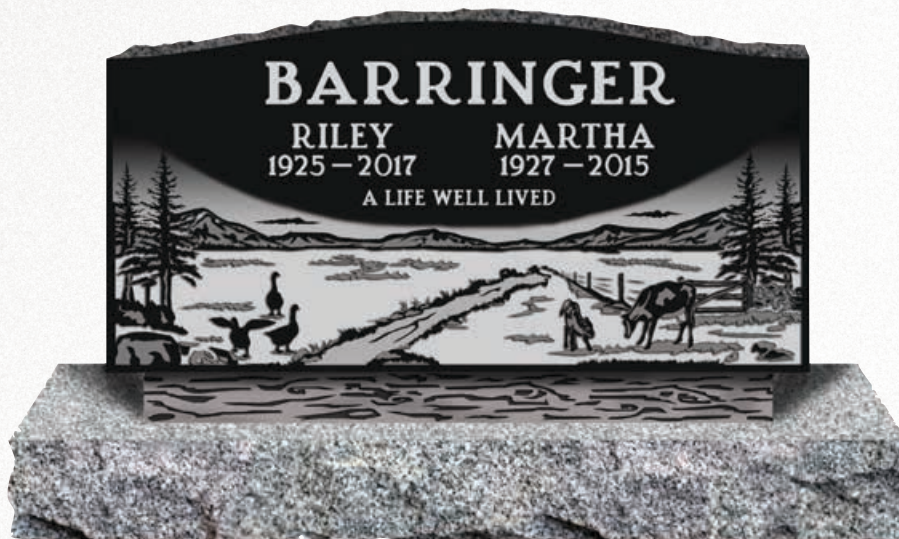

UPRIGHT MONUMENTS

Cattle in Pasture

Design 180

Model U972

Top: 3-0 x 0-6 x 2-0 (P2*)

Supreme Black Granite

Font – Roman

Design suitable for models
3-0 x 2-0 and larger.