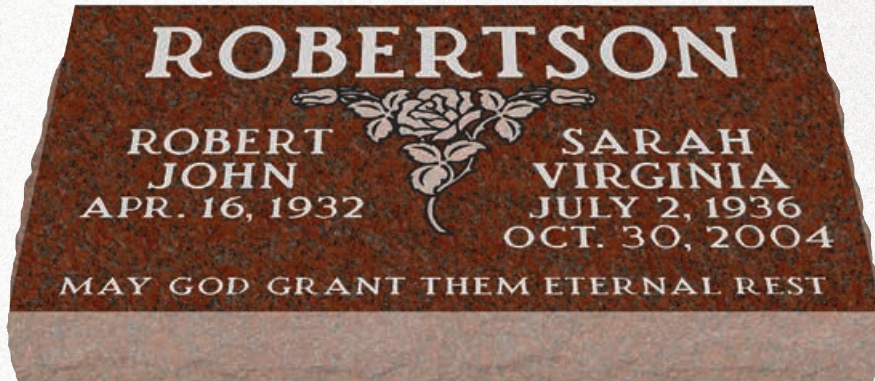

PILLOW MONUMENTS

Cultivated Rose

Design 30

Model P60

Top: 2-6 x 1-6 x 3/6 (P1)

Regal Red Granite

Font – Roman

Design suitable for models
2-4 x 1-4 and larger.