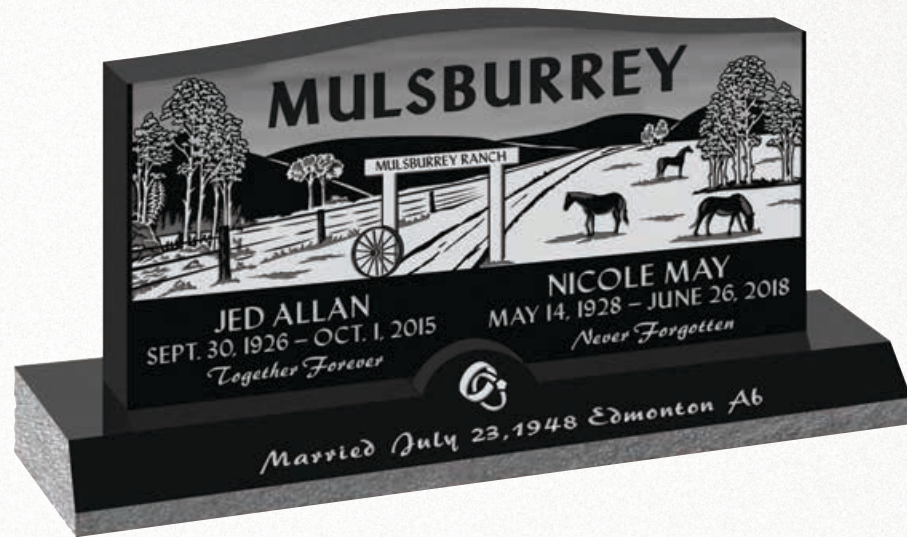

Design 177

Model U162

Top: 4-0 x 0-6 x 2-0 (P5)

Supreme Black Granite

Font – Eterno

Shown with optional matching
Drumlin Base.

Design suitable for models
4-0 x 2-0 and larger.

Cross, Wheat and Rose