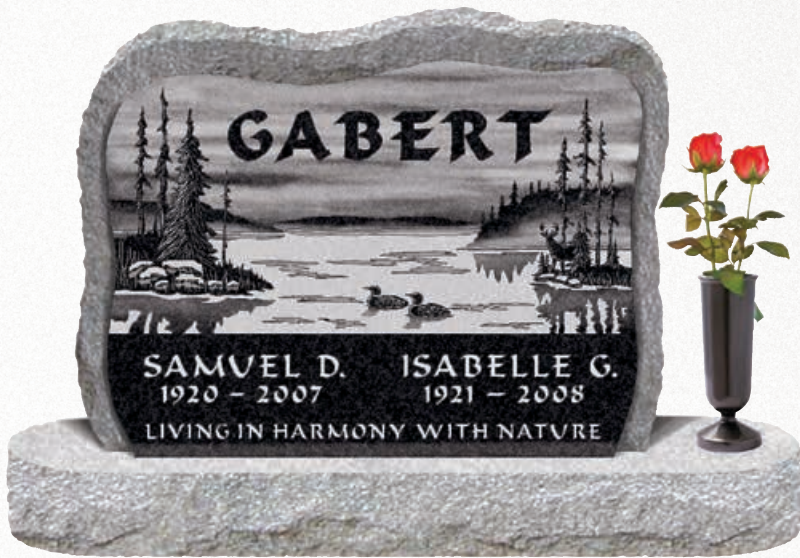

UPRIGHT MONUMENTS

Loon Scene

Design 65

Model U118

Top: 3-0 x 0-6 x 2-2 (P2)

Supreme Black Granite

Font – Royal Script

Shown with optional extended base and Gem vase.

Design suitable for this model only.