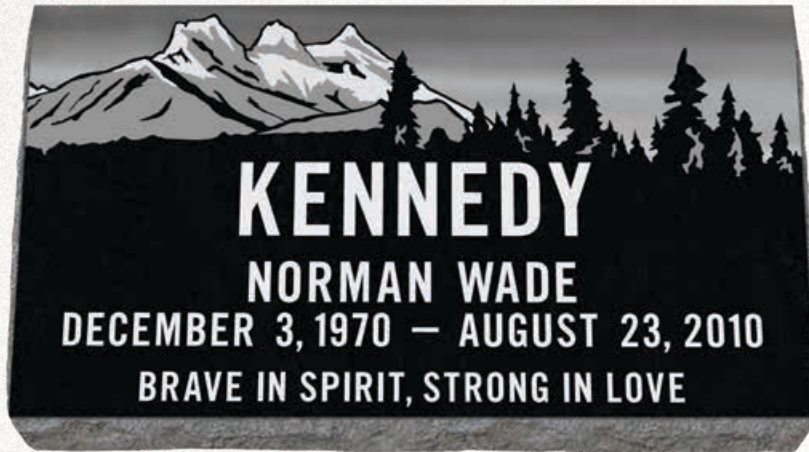

Font – Common Gothic

Design suitable for models
2-0 x 1-0 and larger.

FLAT MONUMENTS

Mountain Scene

Design 147

Model M30

Top: 2-2 x 1-2 x 0-3 (P1)

Supreme Black Granite