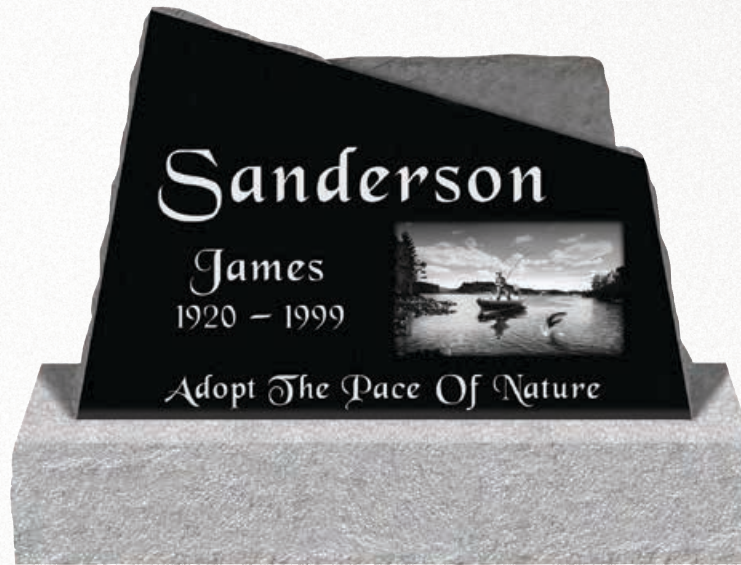

UPRIGHT MONUMENTS

Fisherman Scene

Design DE125

Model U927

Top: 2-6 x 0-6 x 1-8 (P2)

Supreme Black Granite

Font – Chancery

Shown with optional Diamond Etched design available on Supreme Black Granite only.

Design suitable for upright models 2-6 x 1-4 and larger.