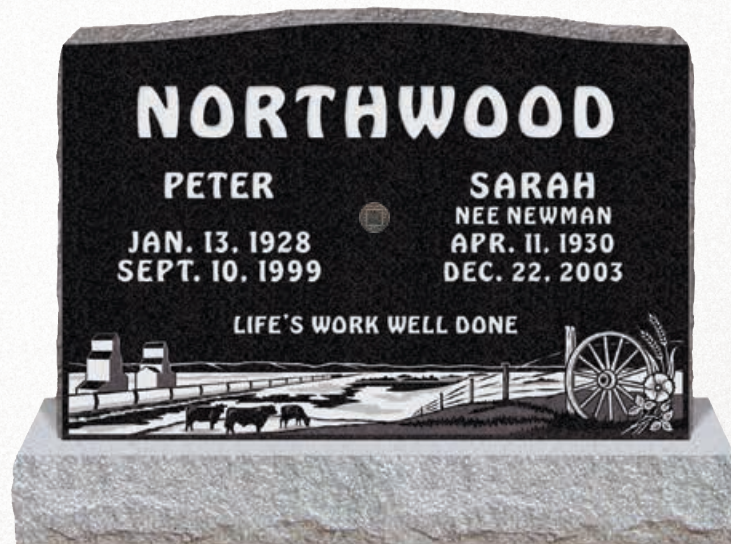

Top: 3-0 x 0-6 x 2-0 (P2)

Supreme Black Granite

Font – Folk

Shown with optional Memory Medallion.

Design suitable for models
2-6 x 1-6 and larger.

Capture and share memories of your
loved one with Summit's Memory
Medallion. See page 105 for details.