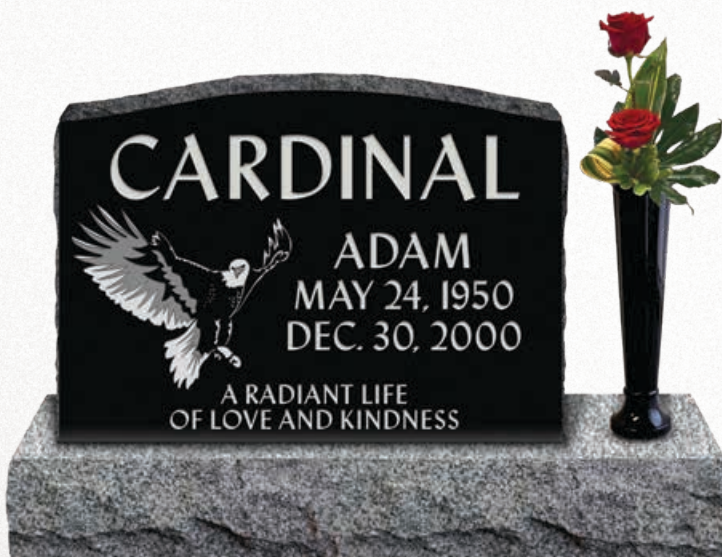

UPRIGHT MONUMENTS

Wheat

Design 207

Model U960

Top: 1-8 x 0-6 x 1-8 (P2)

Supreme Black Granite

Font – Chelton

Design suitable for models
1-8 x 1-8 and larger.