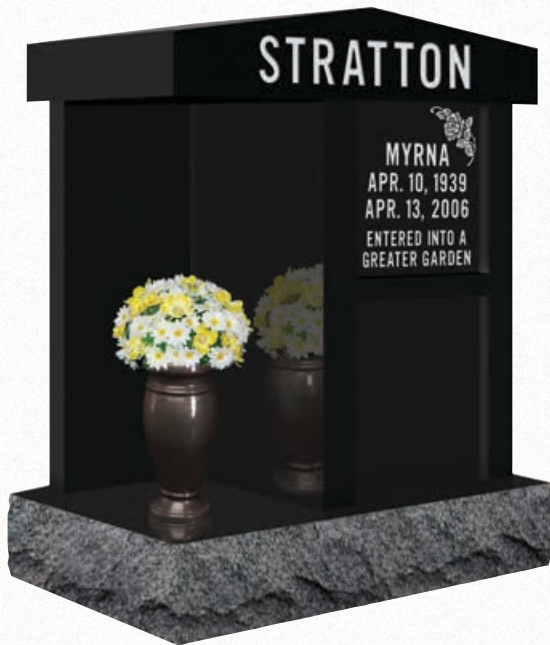

UPRIGHT MONUMENTS

Personal Columbarium

Design 63

Model C01

Top: 2-6 x 1-4 x 2-8 (P5)

Supreme Black Granite

Font – Common Gothic

Columbarium can hold cremated remains of two people.

Design suitable for all models.