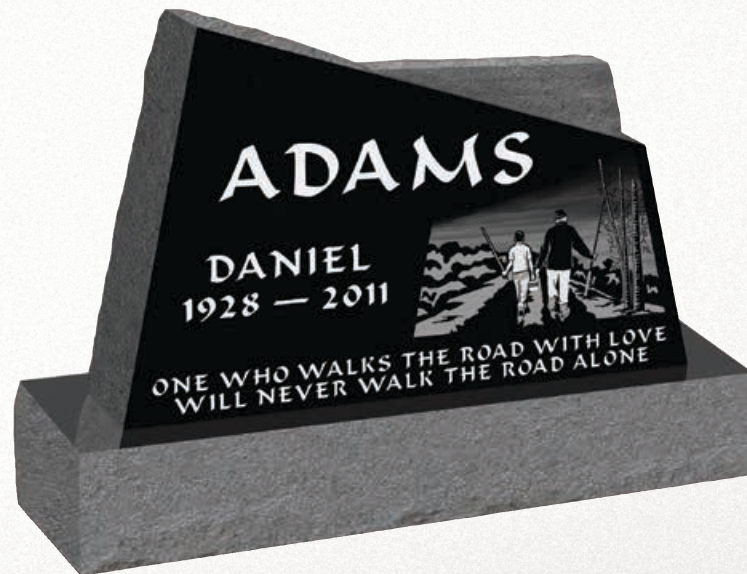

Design suitable for upright and pillow models 2-6 x 1-8 and larger.

UPRIGHT MONUMENTS

Peace Dove and Bible

Design DE109

Model U924

Top: 2-6 x 0-6 x 1-8 (P2)

Supreme Black Granite

Font – Chelton