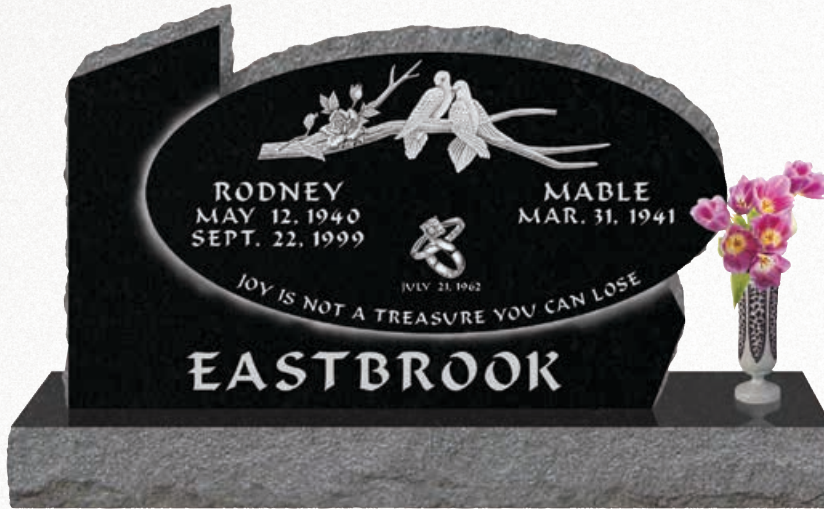

Supreme Black Granite

Font – Chelton

Design suitable for this model only.

UPRIGHT MONUMENTS

Doves on a Branch with Wedding Rings

Design DE110

Model U925

Top: 4-0 x 0-6 x 2-4 (P2)