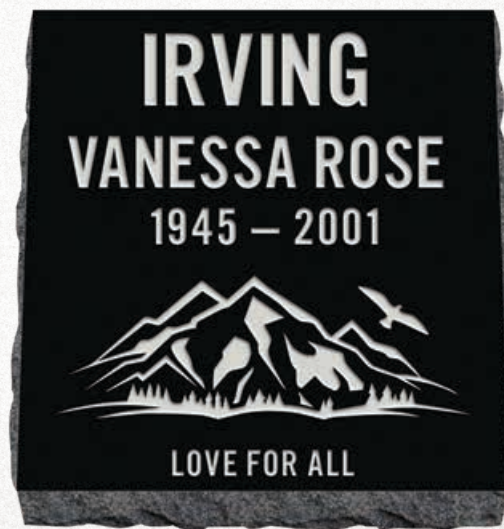

Design suitable for models
1-0 x 1-0 and larger.

MEDALLIONS AND PHOTOS

The Memory Medallion

Memory Medallion is a uniquely modern way to preserve and share moments, memories, accomplishments and events. Memory Medallion enables you to make a permanent digital record of your most treasured memories of your loved one. A simple wave of a smart phone across the Memory Medallion will display a personal memory page that includes your loved one's life story, family tree, photographs and even videos.